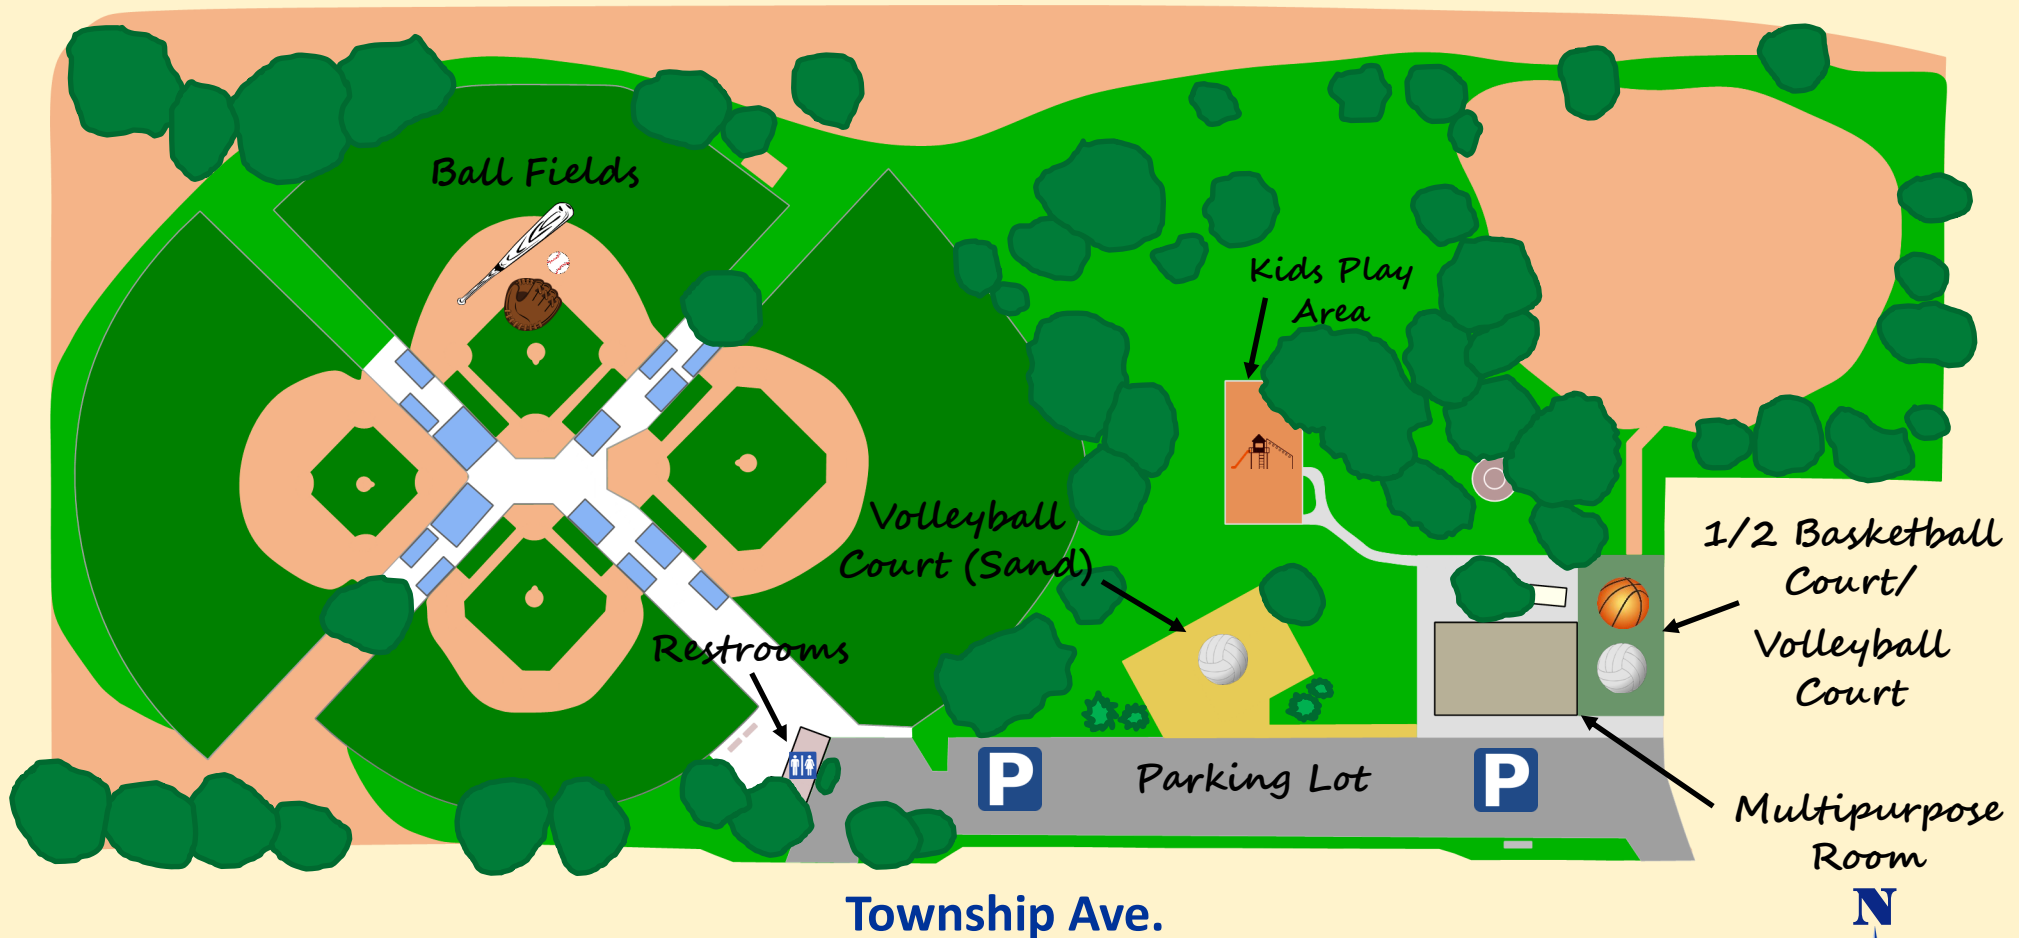

# Houghton-Schreiber Park

4333 Township Ave., Simi Valley, CA 93063

The depiction of the park is an artistic representation and may not be to scale. This rendering is intended to be used as a general reference.